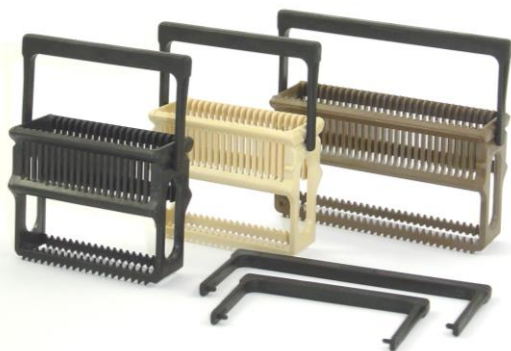

AWS101-3-12 SR 20 Plastic Handle; Compatible with all 20 Place Slide Racks.

AWS101-3-13 SR 30 Plastic Handle; Compatible with all 30 Place Slide Racks.