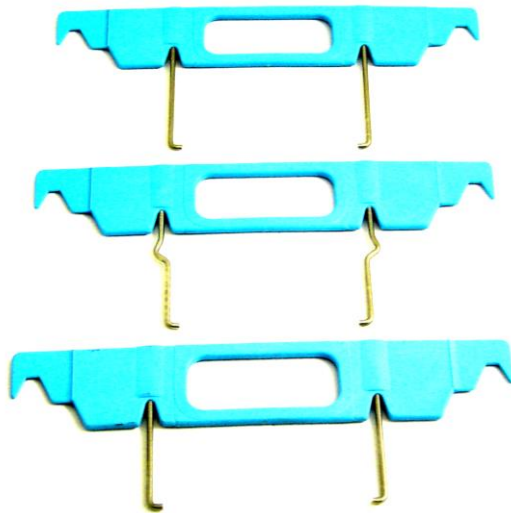

OEM original and replacement hangers and Carriers integrate many different Slide Racks to a large range of staining machines:

- Dako®
- Hacker®
- InstrumeC®
- Leica®
- Medite® - Cot 20 & TST44
- Philips Digital Pathology®
- Raymond Lamb®
- Sakura®
- Stainmate®
- Tharmac®
- Thermo Fisher Scientific®
- Triangle Biomedical®
- Ventana®
- Vision BioSystems® and more

For more information, and your freight inclusive quote today, contact info@winlab.com.au

AWS101-3-1: Adaptor Hanger, carries all **Winlab® SR30 Series Racks**. Compatible with **Leica®, Thermo®, Tharmac®** and **Raymond Lamb®** staining machines.